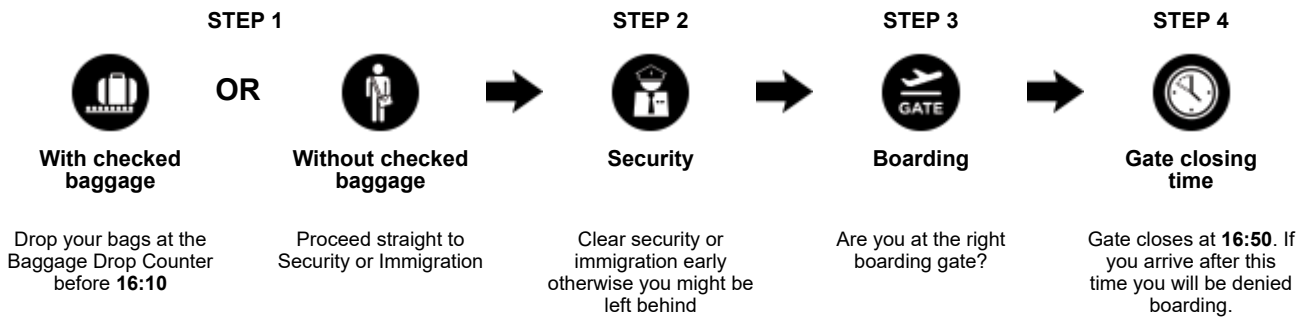

Boarding Pass

AMZARI ABU BAKAR

Depart **Bangkok - Don Mueang (DMK)**

Arrive **Kuala Lumpur - klia2 (KUL)**

Booking no. **DIVG5M**

Passport no. **A35882715** Nationality **Malaysia** Expiry date **05 Aug 20**

102

Flight no.	FD 315
Departure date	29 Sep 17
Boarding time	16:30 29 Sep 17
Gate no.	
Zone	2
Seat no.	30E

Add-ons

Airport Guide for Bangkok - Don Mueang : 4 easy steps!

At anytime after you have checked-in, we may change our schedule and/or cancel, terminate, divert, postpone, reschedule or delay any flight where we reasonably consider this to be justified by circumstances beyond our control or for reasons of safety or commercial reasons.

Please fold here - DO NOT TEAR

Airline copy

AMZARI ABU BAKAR

Depart **Bangkok - Don Mueang (DMK)**
Arrive **Kuala Lumpur - klia2 (KUL)**

Flight no.	FD 315
Departure date	29 Sep 17
Zone	2
Seat no.	30E
Seq no.	102